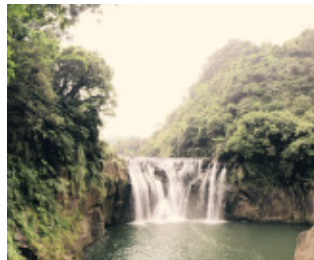

Flower

Exotic Bloom

Eucalyptus Shore*

Dusky Lighthouse

Dreamy Lake

Desert Afternoon*

Daylight Reflections

Coastal Formations

Lakeside Mountain

Ice Caps

Hills and Mountain

High Summer

Glacial Brook

Giza Pyramids*

Galloping Stallions

Frozen Twilight

Image Catalogue

Frozen Forest

Forest Waterfall

Foggy Peak

Fisherman's Wharf

Winters Drive

Winter Sun

Welsh Valley

Waterfall

Water Pebbles

Washing Landscape

Tropical Tree*

Thunder Mountain

Swiss Chalet

Sunset Mountains

Summer Fields